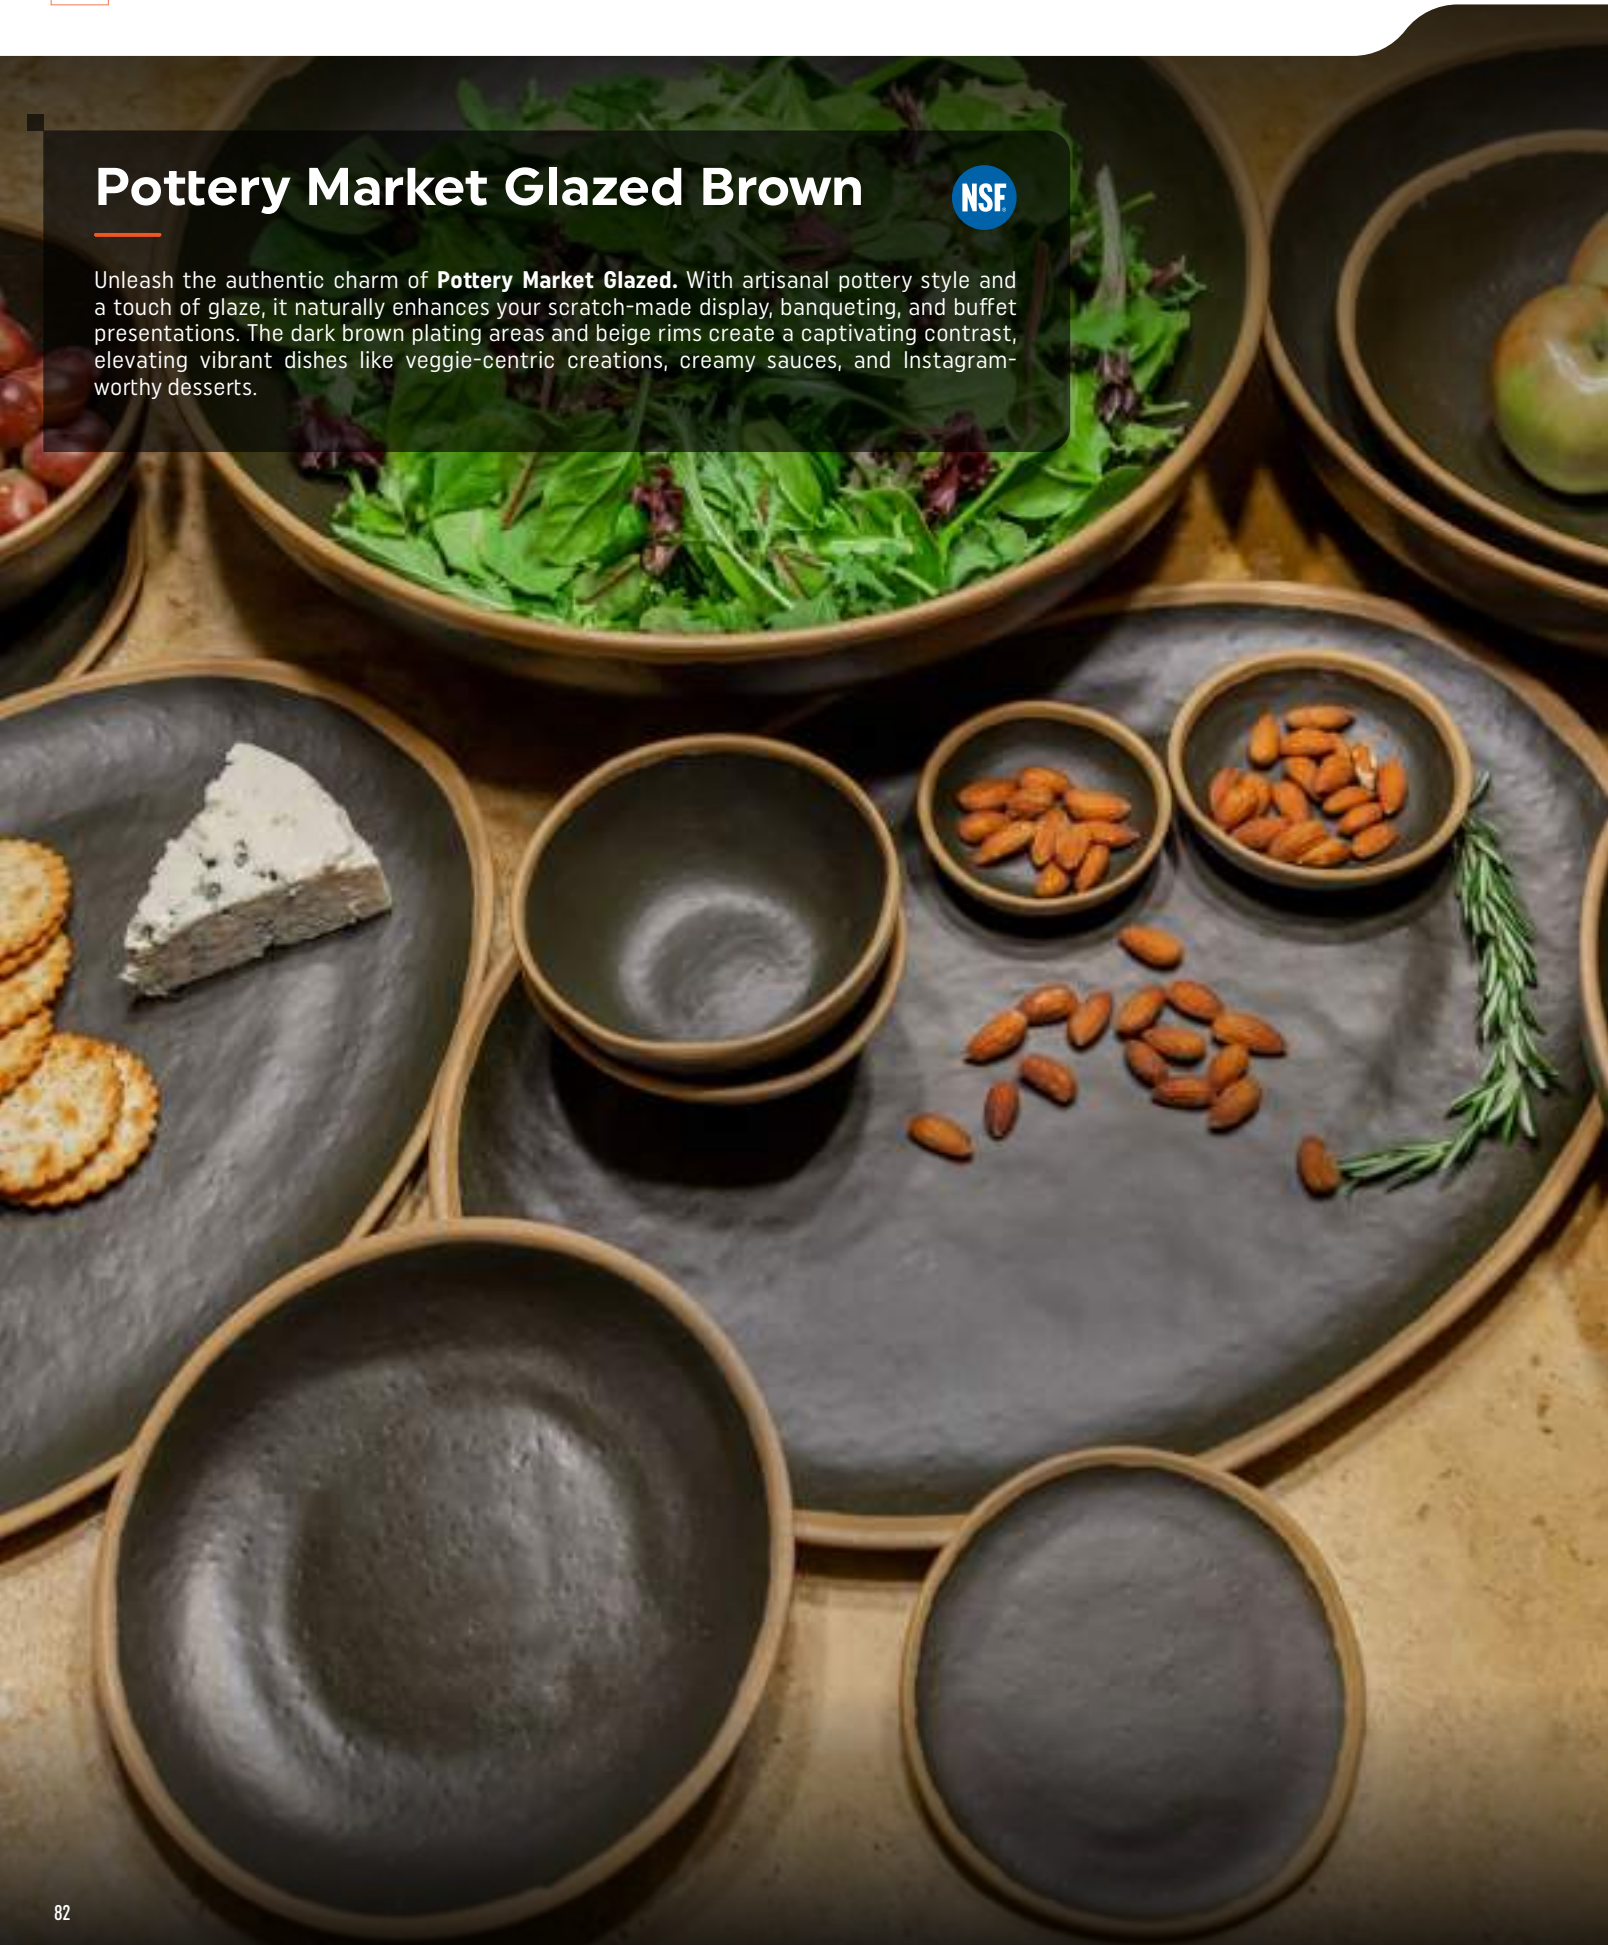

Pottery Market Glazed Brown

NSF

Unleash the authentic charm of **Pottery Market Glazed**. With artisanal pottery style and a touch of glaze, it naturally enhances your scratch-made display, banqueting, and buffet presentations. The dark brown plating areas and beige rims create a captivating contrast, elevating vibrant dishes like veggie-centric creations, creamy sauces, and Instagram-worthy desserts.