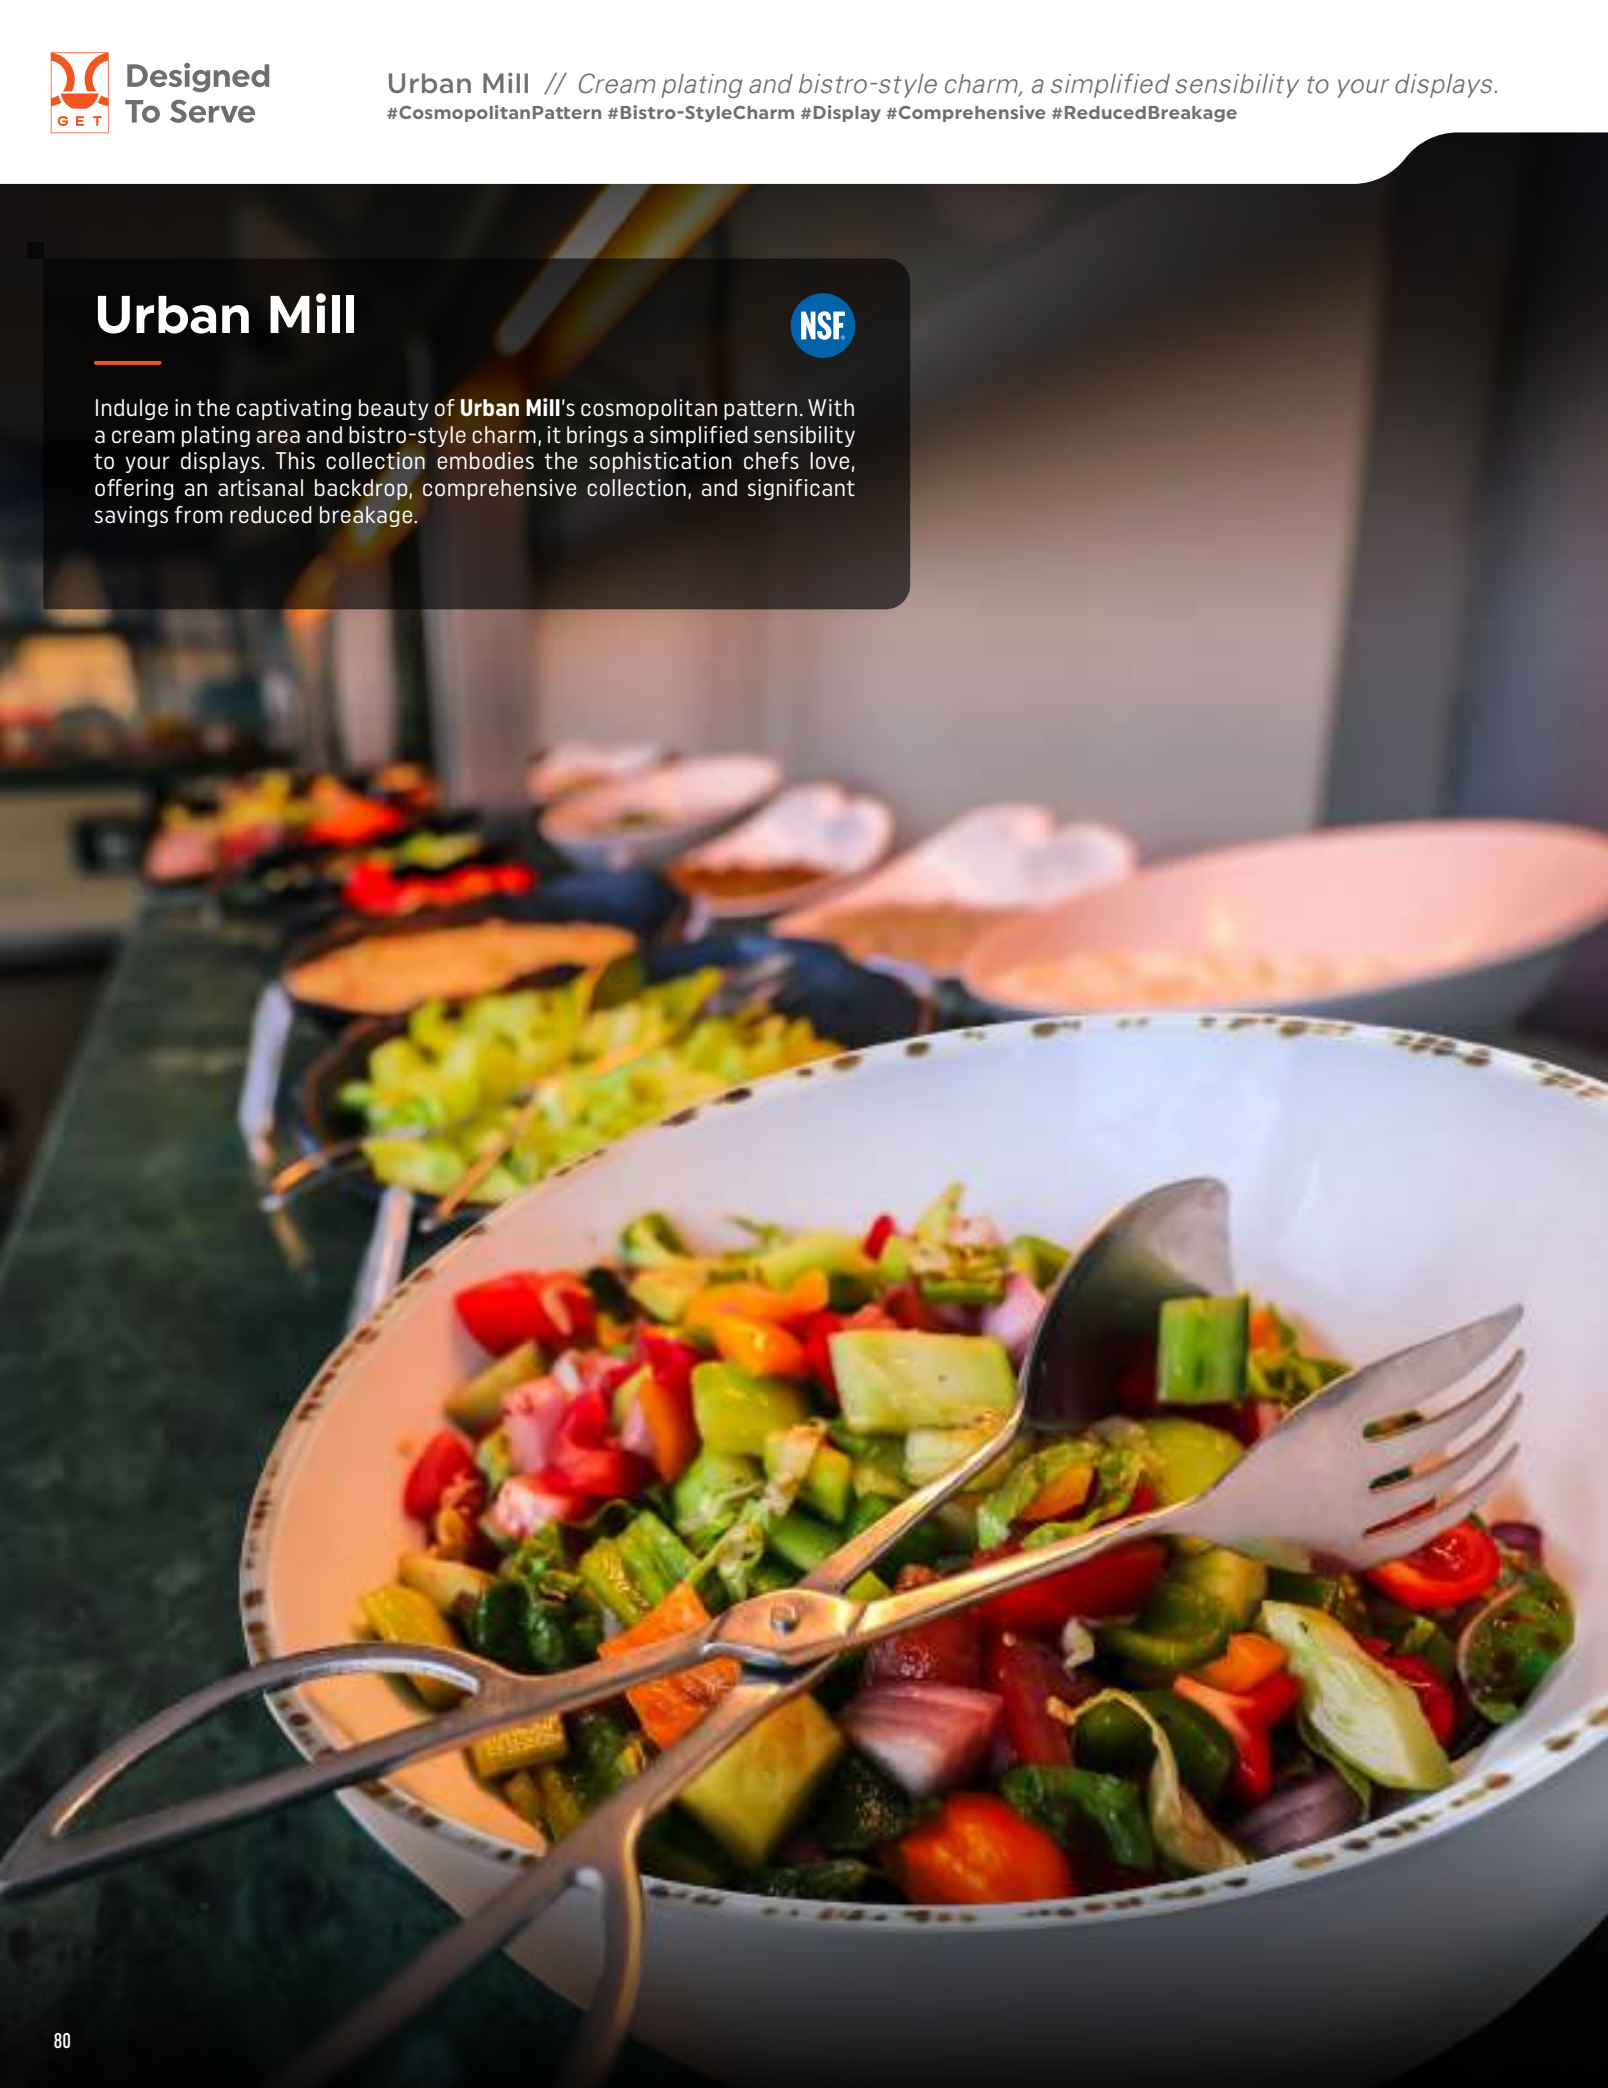

Urban Mill

Indulge in the captivating beauty of **Urban Mill's** cosmopolitan pattern. With a cream plating area and bistro-style charm, it brings a simplified sensibility to your displays. This collection embodies the sophistication chefs love, offering an artisanal backdrop, comprehensive collection, and significant savings from reduced breakage.

SB-80-UM Square Bowl 2.5 qt. 10" L 2.5" H 6 ea.	SB-182-UM Square Bowl 5.7 qt. 13" L 3.5" H 3 ea.	SB-410-UM Square Bowl 12.8 qt. 16.75" L 4.5" H 3 ea.	B-792-UM Cascading Bowl 24 oz. 9.25" dia. 2.75" H (front) 4.75" H (back) 1 dz.	B-130-UM Round Bowl 4 qt. 11.25" dia. 5" H 3 ea.	B-193-UM Round Bowl 6 qt. 13" dia. 5.5" H 3 ea.	B-353-UM Round Bowl 11 qt. 18" dia. 4.5" H 3 ea.	
CS-117-UM Platter 12" L x 7.5" W 1 dz.	CS-119-UM Platter 12.75" L x 9.5" W 1 dz.	CS-146-UM Platter 14" L x 5.5" W 12 ea.	CS-1576-UM Display Tray 15" L x 7.5" W 12 ea.	CS-1412-UM Platter 14" L x 11.5" W 6 ea.	CS-1814-UM Rectangular Display Tray 18" L x 11" W 3 ea.		
CS-5-UM Round Plate 5.5" 4 dz.	CS-7-UM Round Plate 7" 1 dz.	CS-9-UM Round Plate 9" 1 dz.	CS-10-UM Round Plate 10.5" 1 dz.	CS-1511-UM Oval Platter 15" L x 11" W 6 ea.	CS-1813-UM Oval Platter 18" L x 13" W 3 ea.		
SCS-4-UM Square Plate 4" 4 dz.	SCS-6-UM Square Plate 6" 2 dz.	SCS-9-UM Square Plate 9.5" 1 dz.	SB-5-UM Square Monkey Dish 5 oz. 4.25" L x 1" H 4 dz.	SB-14-UM Square Bowl 14 oz. 6" L 1.5" H 2 dz.	SB-48-UM Square Bowl 1.5 qt. 10.25" L 1.75" H 1 dz.	SD-08-UM Oval Side Dish 8.5" L x 4.5" W 1.25" H 2 dz.	
B-3-UM Round Ramekin 3 oz. 3.25" dia. 1.25" H 1 dz.	B-5-UM Round Monkey Dish 5 oz. 4.5" dia. 1.25" H 6 dz.	B-8-UM Round Bowl 8 oz. 5" dia. 2" H 2 dz.	B-18-UM Round Bowl 16 oz. 7" dia. 1.75" H 1 dz.	B-22-UM Round Bowl 22 oz. 6.25" dia. 2.75" H 1 dz.	B-42-UM Round Bowl 1.3 qt. 10" dia. 1.75" H 1 dz.	B-43-UM Round Bowl 28 oz. 10.75" dia. 1" H 1 dz.	B-66-UM Round Bowl 2 qt. 9" dia. 4" H 6 ea.