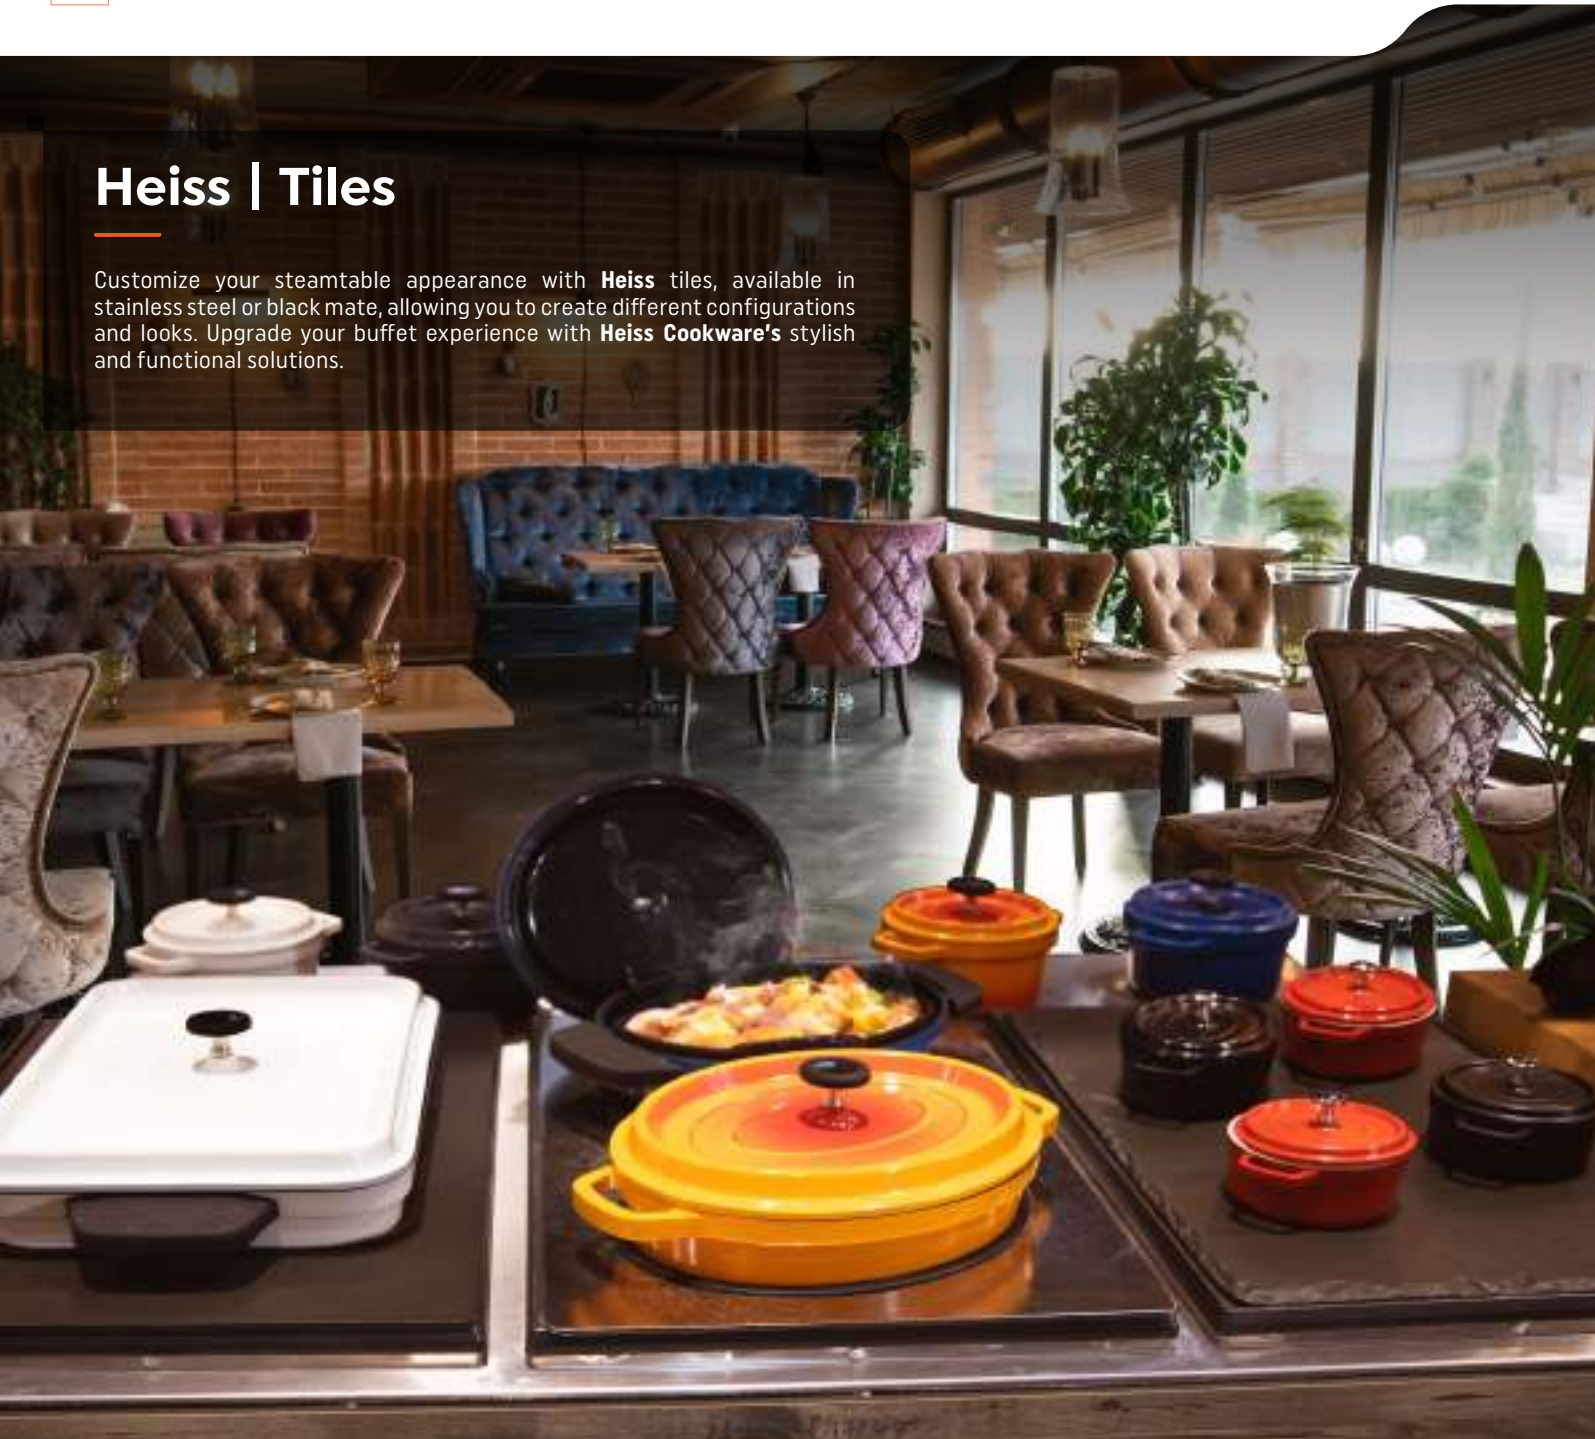

Heiss | Tiles

Customize your steamtable appearance with **Heiss** tiles, available in stainless steel or black mate, allowing you to create different configurations and looks. Upgrade your buffet experience with **Heiss Cookware's** stylish and functional solutions.

TOB15SLATE-BK
Solid Black Aluminum
Cover Slate Finish
21.63" x 13.25" x 0.75"
1 ea.

HEISS TILES ...

* **MADE TO ORDER**

Stainless Steel

Aluminum Black Matte

For a unique solution, select custom tile options TOBC-ABK or TOBC-SS. Contact your G.E.T. sales representative to learn more about our custom capabilities.