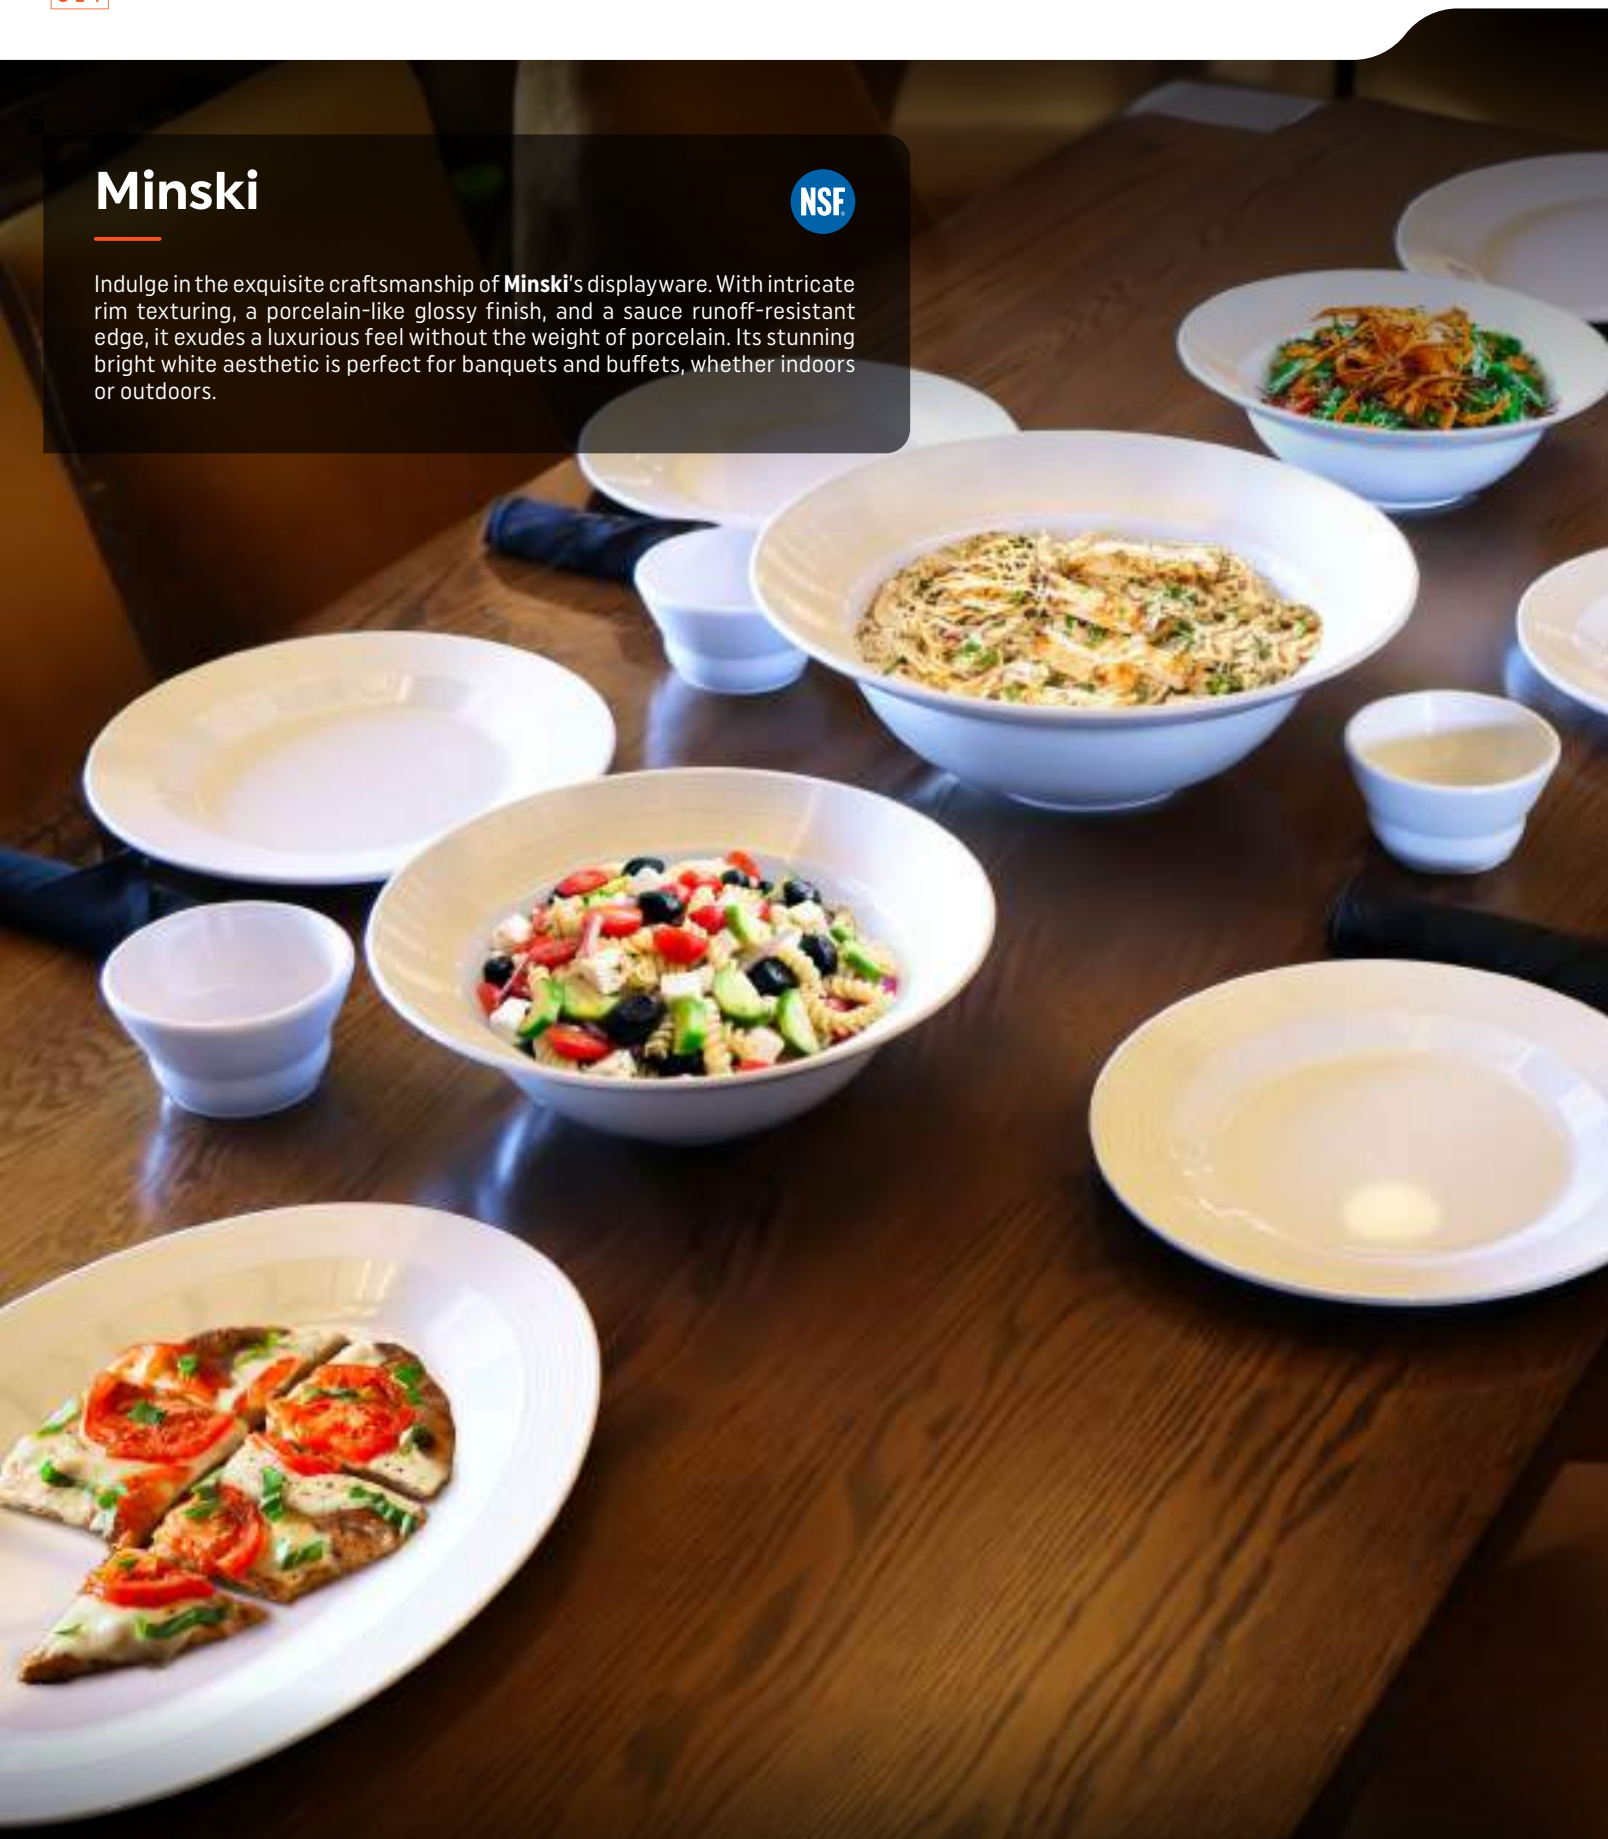

31075-TOH/SND
Ovoidal Ramekin
3 oz
3.9" Dia. H 1.7"
48 Ea.

31076-TOH/SND
Ovoidal Ramekin
5 oz
4.4" Dia. H 1.9"
48 Ea.

Minski

NSF

Indulge in the exquisite craftsmanship of **Minski's** displayware. With intricate rim texturing, a porcelain-like glossy finish, and a sauce runoff-resistant edge, it exudes a luxurious feel without the weight of porcelain. Its stunning bright white aesthetic is perfect for banquets and buffets, whether indoors or outdoors.