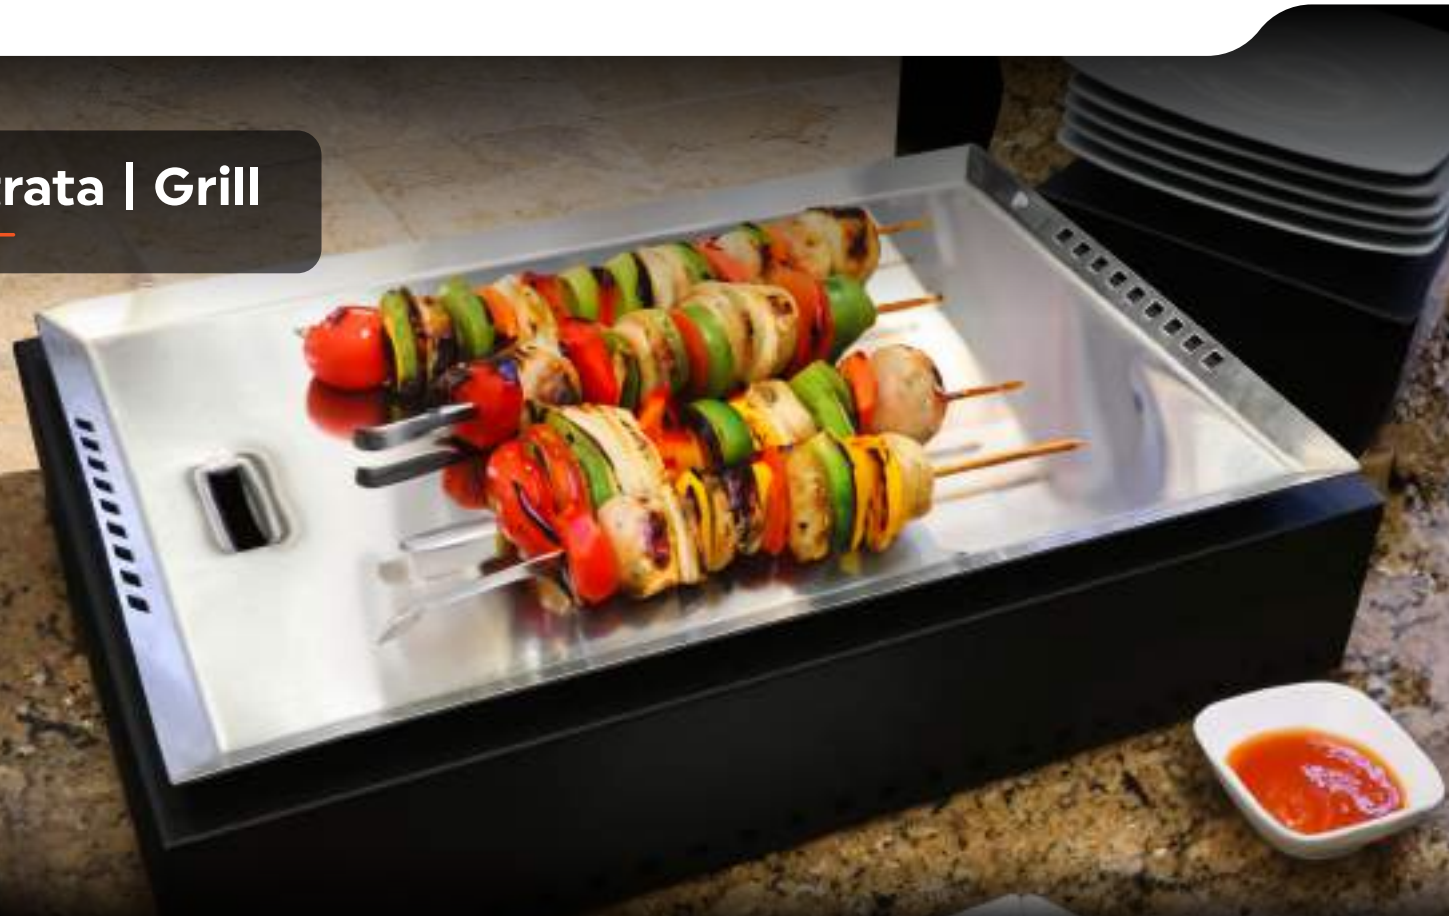

Strata | Grill