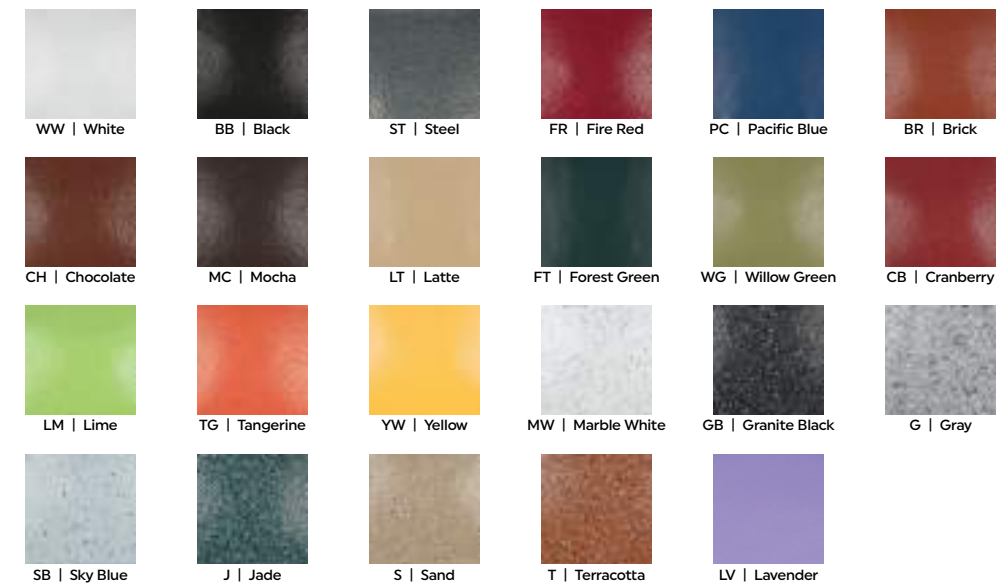

Bugambilia Countertop / Banquet Table Solutions

FRD41
10.14 oz., 5.9" XS Sphere,
5.2" Deep.

FUL02
1.6 qt., 9.5" x 8" S
Rectangular Fruit Bowl
w/Lip, 2" Deep.

IR012
28.7 oz., 5.4" Dressing
Insert, 4.9" Deep.

BSD12
25.3 oz., 7.7" S Deep
Square Bowl, 2" Deep.

FRD42
20.29 oz., 7.9" S Sphere,
6.7" Deep.

Ignite Culinary Creativity with Bugambilia's Chef-Driven Collection of Vibrant Buffet Ware and Serving Pieces.

Discover our meticulously curated selection of shapes, colors, and sizes, specifically designed to bring your culinary vision to life with bowls, platters, discs, trays, specialty display and much more. With Bugambilia, unleash your artistic flair and set a new standard for exceptional food display.

Bugambilia® Color Swatches

Unless noted, all products stocked in Classic White (WW). Allow 3-4 week lead time for all other colors.

Resin-Coated Finishes

Bugambilia® items can be ordered in two finishes, the Classic texture or the glossy Mod finish.

To order Mod finish, add **-MOD-** to item numbers. For example, BOD02-MOD-WW.

Two-Tone Colors

The majority of Bugambilia® items can be custom ordered in two-tone color combinations.

Contact us at (800) 727-4500 for more details.