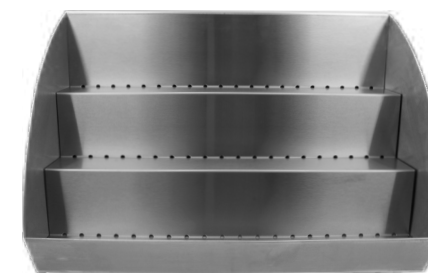

ST11712016
Square Serving Tray
15.5" x 15.5"

Cold Insert

ST11712017
Strata Flavor Station Tray with 6 openings for 1/6 size Bugambilia Fit perfect food pans
23.5" x 15.5"

ST11610010
Strata Cold Insert for Ice
23.5" x 15.5"

Kit

ST11712014K
Rectangular Serving Tray Kit
Includes: serving tray, base unit, and protective case

ST11712016K
Square Serving Tray Kit
Includes: serving tray, base unit, and protective case

ST11722001
Strata Beverage Station Top, 21.25" x 9.5" x 13.125" H, Stainless Steel