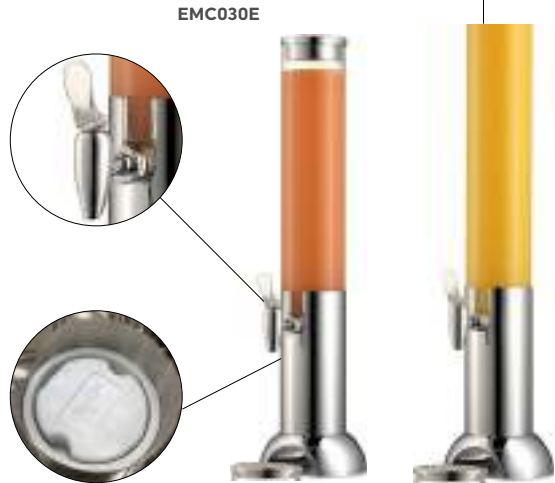

Juice Dispensers ...

- Can handle high pulp juices
- Offer superior flow
- Don't leak or jam
- Dishwasher-safe
- Comprised of very few pieces and easy to assemble

ESC050E

EMC030E

TALL ACRYLIC / STAINLESS STEEL BEVERAGE DISPENSER W/BASE